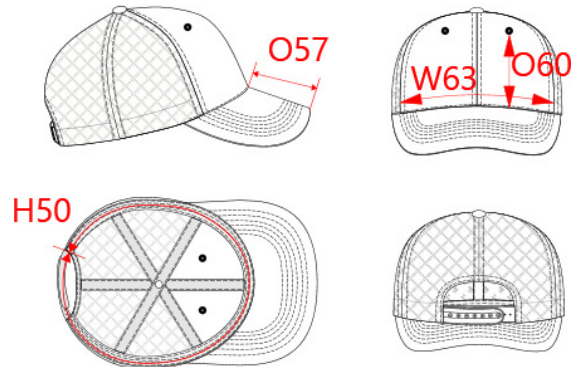

REFERENCE : KP110

SIZES : U

COMPOSITION :

Main fabric : Polyester / Cotton twill 65/35 - 240 65%polyester / 35%cotton

Fabric 2 : Polyester mesh · 110 100% Polyester

TECHNICAL DETAIL :

Mid-profile shape, curved peak

ARTICLE WEIGHT :

65 gr/pc

| DESCRIPTION | COLORS | PANTONE SERIGRAPHIE |
|---|--------------------|---------------------|
| Français : Casquette Trucker Oeko-Tex | Black / Black | Black / Black |
| English : Oekotex certified trucker cap | Black / White | Black / White |
| Nederlands : Truckerpet Oeko-Tex | Khaki / Light grey | 7771C / 402C |
| Deutsch : Oeko-Tex Trucker-Cap | Navy / Navy | 433C / 433C |
| Español : Gorra Trucker - Certificado Oeko-Tex | Royal blue / White | 287C / White |
| Italiano : Cappellino Trucker Oeko-Tex | Shale grey / Black | 411C / Black |
| Português : Boné Trucker Oeko-Tex | White / White | White / White |

| MEASUREMENT | |
|---|----|
| Description | U |
| H50 Tour de tête / Head measurement | 58 |
| W63 Width of front panel on bottom | 19 |
| O60 Front part print height | 8 |
| O57 Deep of the peak on baseball cap | 7 |

| CARE LABEL |
|------------|
| |

| PACKING | |
|---------|---|
| Box | 100 pcs / box => L: 51cm W: 45cm H: 43cm GW: 8.5kg NW: 6.5kg |